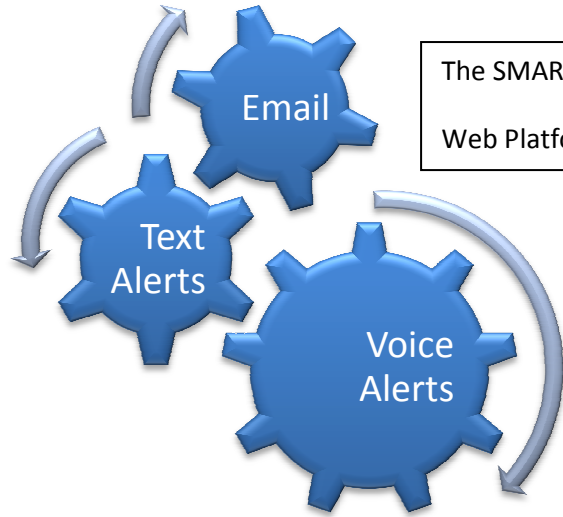

Servers or LAN
Equipment in your
own Data Centre

Server Information
Sent continuously

Alerts are delivered when
anything slows down or goes
wrong – sent by Email, Text
and Voice call direct to
Engineers within minutes.

SMARTTM
Server Monitoring & Alert Reporting Tool

WWW.SmartServerMonitoring.com